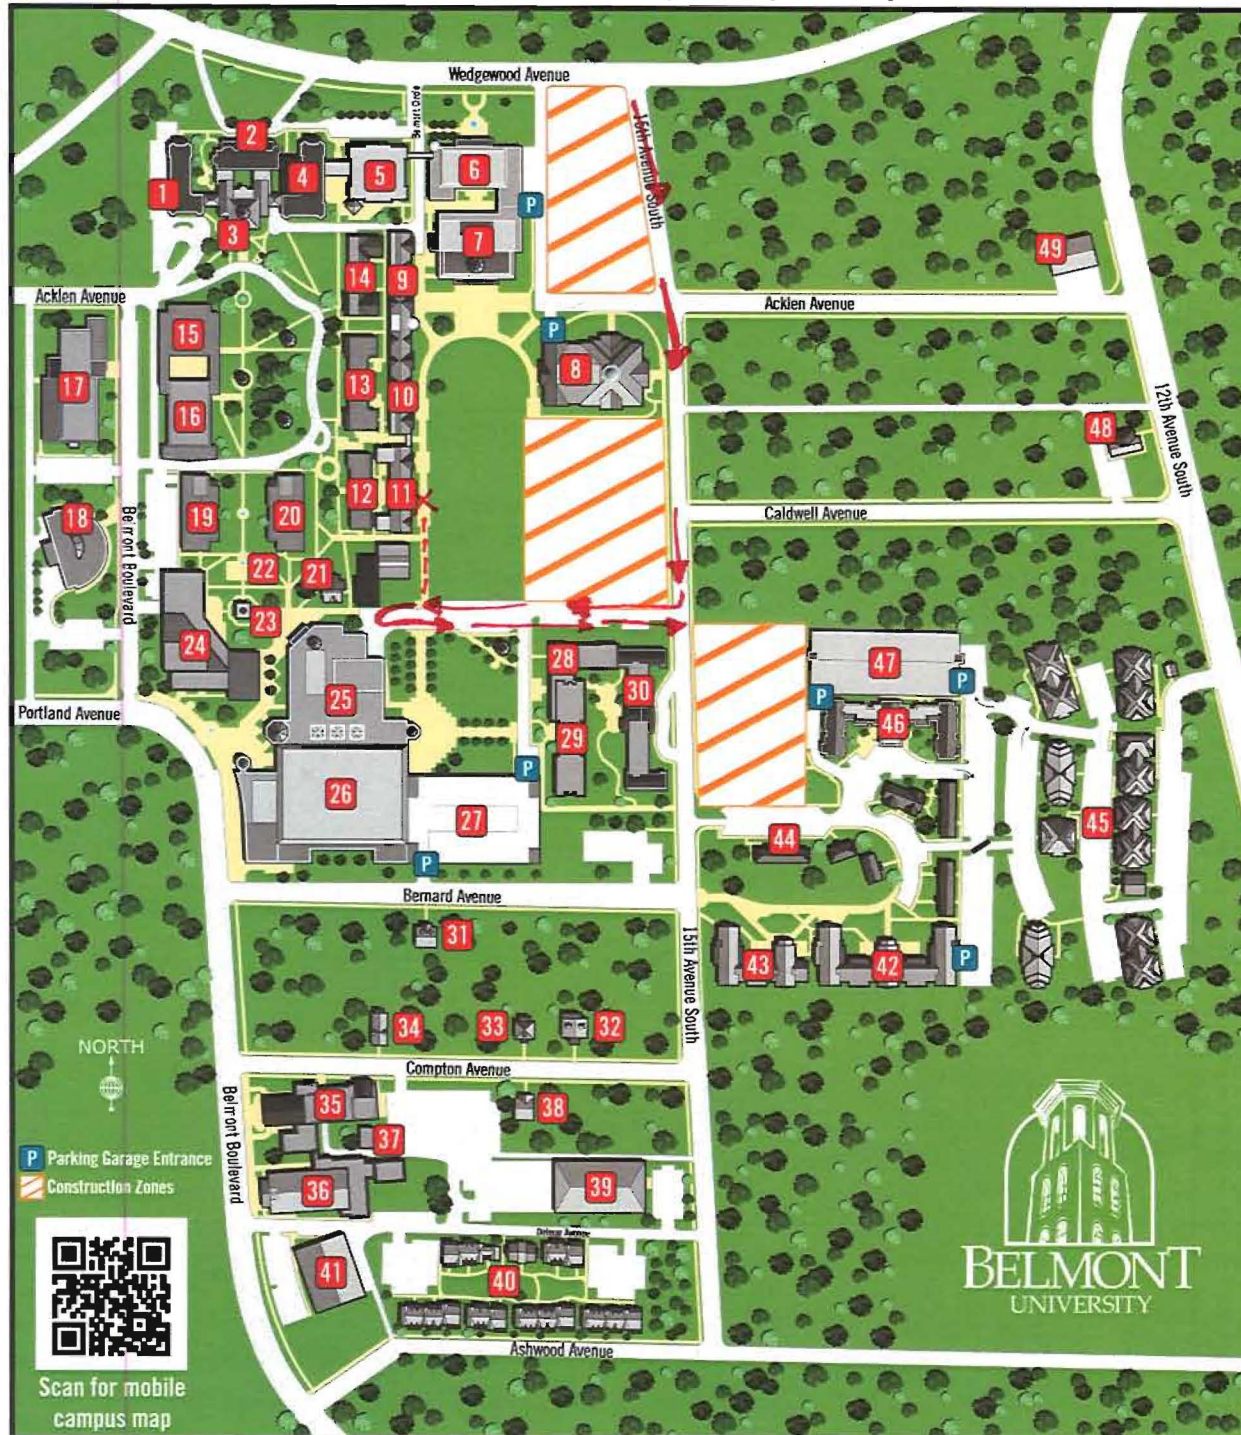

Belmont University Campus Map

Alphabetical Listing

- 21 Alumni House (future site)
- 8 Baskin Center, The Randall and Sadie (P)
- 25 Beaman Student Life Center
- 10 Bear House
- 23 Bell Tower
- 40 Belmont Commons
- 3 Belmont Mansion
- 17 Bruin Grounds (food service)
- 44 Bruin Hills
- 17 Bunch Library, Lila D.
- 24 Cafeteria (food service)
- 24 Campus Security
- 48 Campus Security Operations Center
- 24 Campus Store
- 24 Career Services, 2nd Floor
- 38 Center for Social Entrepreneurship & Service Learning (CSESL), 1513 Compton
- 31 Cooperative Center for Study Abroad
- 5 Copy Center
- 4 Corner Court (food service)
- 24 Counseling Services, 2nd Floor
- 26 Curb Cafe (food service)
- 26 Curb Event Center
- 27 Curb Garage (P)
- 5 Curb Music Business Center
- 42 Dickens Hall (P)
- 37 Dynamo Room
- 39 Facilities Management Services
- 1 Fidelity Hall
- 2 Freeman Hall
- 24 Gabhart Student Center
- 12 Hall Hall
- 16 Harton Hall
- 7 Health Services
- 14 Heron Hall
- 45 Hillside
- 19 Hitch Science Building
- 34 Honors House, 1524 Compton
- 43 Horrell Hall
- 6 Inman Center, Gordon E. (P)
- 1 International Education, 2nd Floor
- 30 Kennedy Hall
- 17 Leu Art Gallery
- 18 Leu Center for the Visual Arts
- 12 Little Theatre
- 26 Maddox Grand Atrium
- 28 Maddox Hall
- 49 Mail Services - Central Receiving
- 5 Massey Business Center, Jack C.
- 4 Massey Hall, Barbara
- 16 Massey Performing Arts Center
- 32 Max Kade House, 1508 Compton
- 36 McAfee Concert Hall
- 7 McWhorter Hall (P)
- 4 Neely Dining Room
- 6/7 North Garage (P)
- 9 Patton Hall
- 13 Pembroke Hall
- 7 Pharmacy
- 11 Potter Hall
- 29 Residence Life
- 41 Sport Science, Department of
- 33 Students in Free Enterprise (SIFE), 1510 Compton
- 47 Thrailkill Garage (P)
- 46 Thrailkill Hall
- 31 TN Arts Academy, 1521 Bernard
- 35 Trout/Blackbox Theater Complex
- 24 University Ministries
- 22 West Amphitheatre, Kitty B.
- 25 What's Bruin (food service)
- 20 Wheeler Humanities Building
- 15 Wilson Music Building
- 29 Wright Hall
- (P) Parking Garage